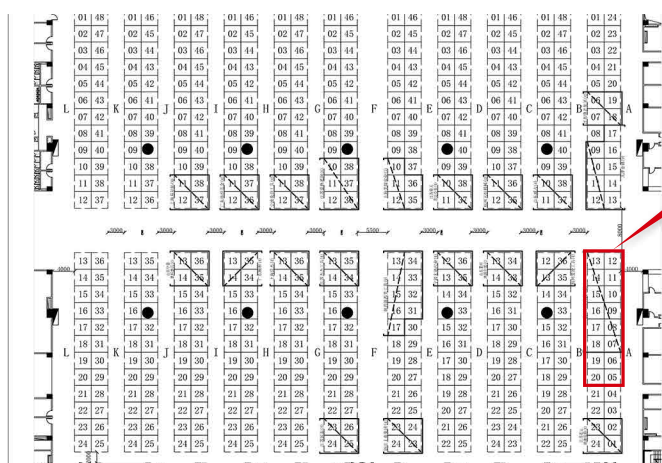

WELCOME TO

The 134th CANTON FAIR CHINA

HALL 13.2 STAND A05-12 B13-20

13.2 A05-12 B13-20

Sunday Oct. 15th, 9:00-18:00 Wednesday Oct. 18th, 9:00-18:00
Monday Oct. 16th, 9:00-18:00 Thursday Oct. 19th, 9:00-15:00
Tuesday Oct. 17th, 9:00-18:00