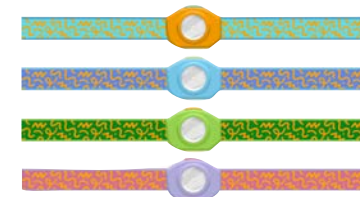

Brightness	Running time	Beam distance	Battery
50 LM	3H	5 M	Lithium Battery